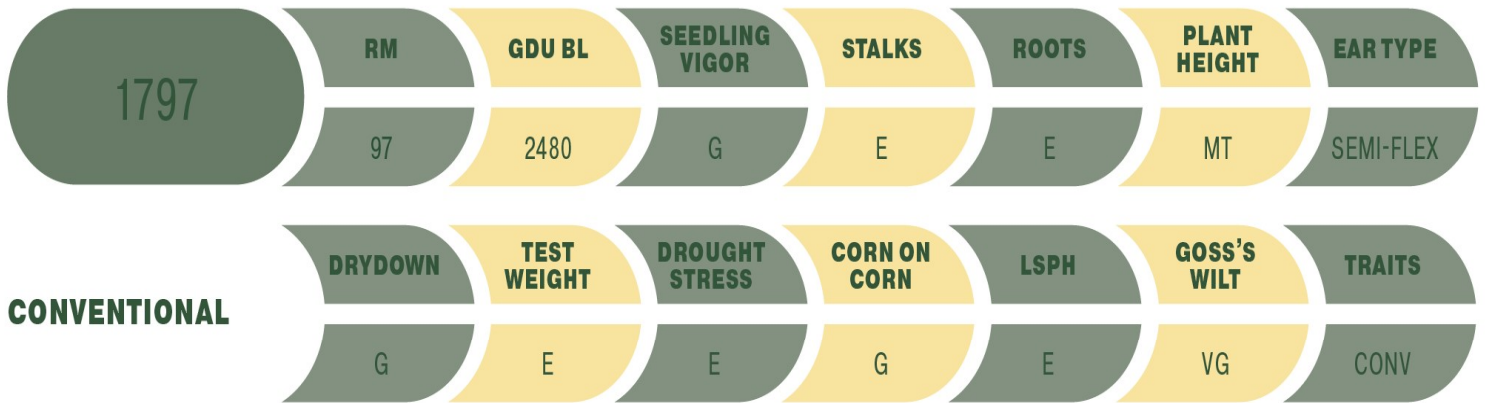

Corn Variety Sheet

—Best performance on rotated ground—Big yields—
Good on Goss’s Wilt and drought stress.

Yield Data	RM	Yield	MST%	TWT	STLP%
Proseed 1797	97	217	18.2%	56.2	0.9%
DKC49-72RIB	99	211.3	18.2%	55.6	0.5%
DKC51-38RIB	101	215.6	19.6%	55.7	1.8%
P9929AMXT	99	201.2	18%	56	1.3%

*Data obtained from a series of 25+ replicated trials across MN, ND, and SD

2020-2021