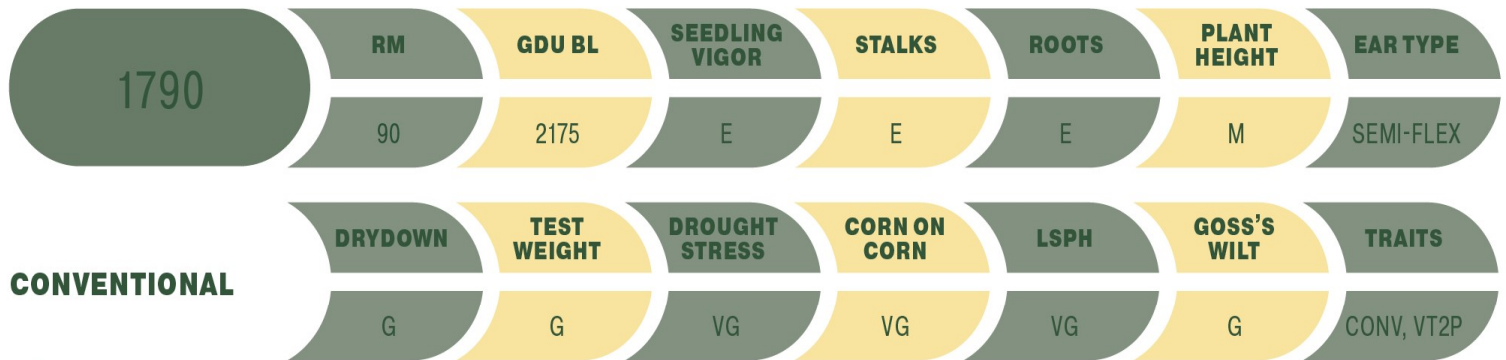

Corn Variety Sheet

—Huge yield under high populations—Great plant health—Very good emergence—Good on Goss’s Wilt.

Yield Data	RM	Yield	MST%	TWT	SL%
Proseed 1790	90	209.1	20.9%	54.8	1.2%
P9188AM	91	204.8	19.9%	55.6	3.9%
Proseed 1790	90	209.9	21.1%	54.8	1.2%
P9120AM	91	201.2	20.2%	55.9	2.0%

*Data obtained and averaged from 100+ replicated trials across Minnesota and North Dakota

2020-2021