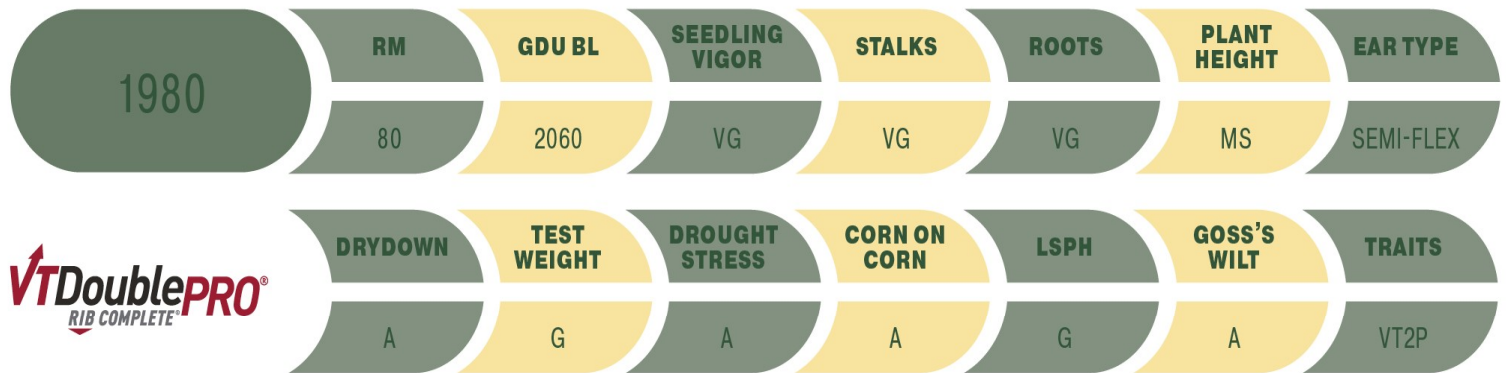

Corn Variety Sheet

—Big Yields on good dirt—Excellent vigor and early growth—Very early flower for Northern movement.

2020 Yield Data	RM	Yield	MS%	TWT	SL%
Proseed 1980	80	159.2	17.7%	56.1	0.0%
P7958AM	79	158.2	17.7%	56.1	0.6%
Proseed 1980	80	161.7	17.4%	56.2	0.0%
P8234AM	82	160.2	17.4	54.9	0.9%

*Data obtained from 20 replicated trials across NW Minnesota and North Dakota

2020-2021