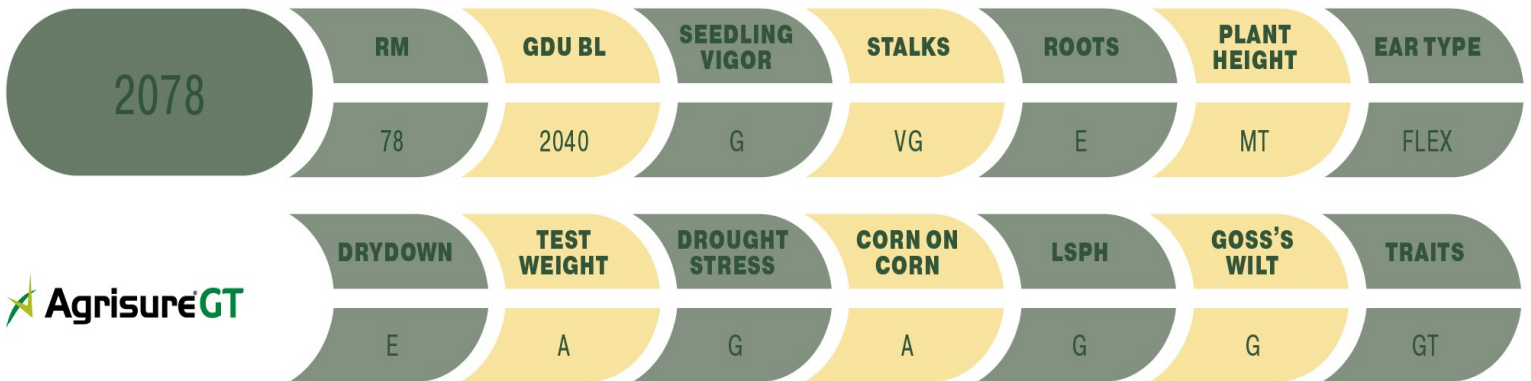

Corn Variety Sheet

—Performs in all yield environments—Flexy ear—
Great drydown—Great in challenged environments.

2020 Yield Data RM Yield MS% TWT SL%

Proseed 2078	78	173.6	16.5%	54.3	0.4%
DKC 31-10RIB	81	173.8	17.2%	55	0.0%
P7527AM	75	161.8	16.6%	54.6	2.5%

*Data obtained from 24 replications across Minnesota, North Dakota, Ontario, and Quebec

2020-2021