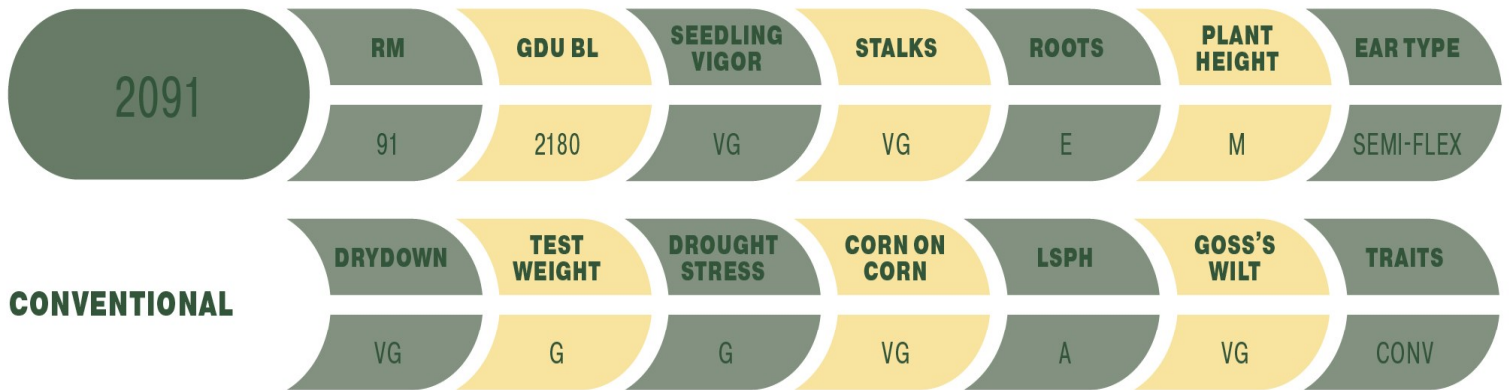

Corn Variety Sheet

—Top yields across many environments—Emergence, vigor, and flex—Good on Goss’s Wilt.

2020 Yield	RM	Yield	MS%	TWT	SL%
Proseed 2091VT2P	91	207.9	19.8%	54.9	0.3%
DKC 41-99	91	207.3	19.8%	54.7	0.3%
P9188AM	91	209.2	19.7%	55.8	0.8%

*Data obtained from replicated trials across 25 locations in Minnesota and North Dakota

2020-2021