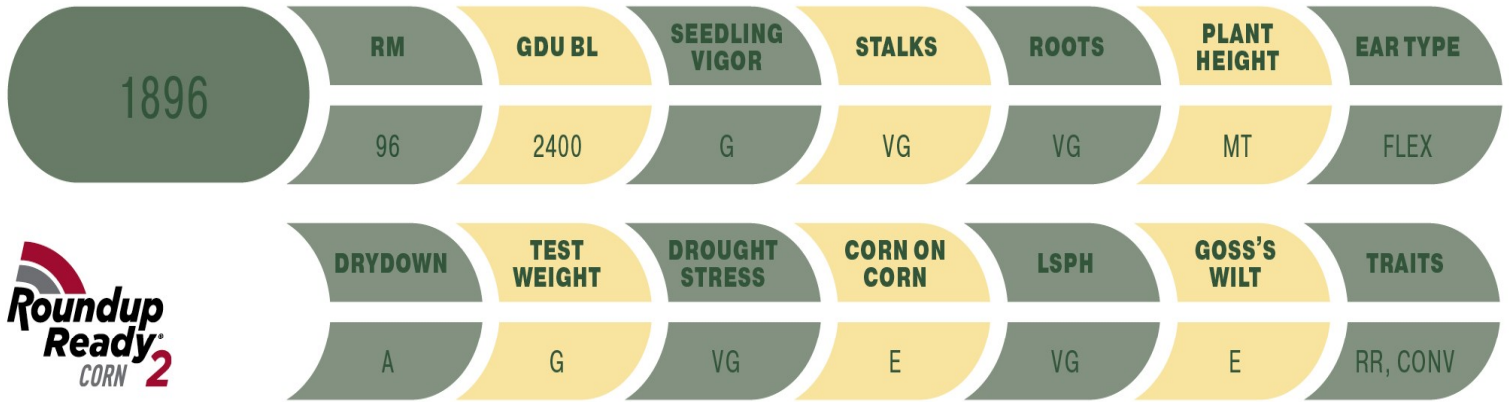

Corn Variety Sheet

CONVENTIONAL

—Super Flexy—Very hardy—Wins in low populations on tough dirt.

2020 Yield Data

	RM	YLD	MST	TW	SL%
Proseed 1896	96	221.4	17.7%	55.1	1.1%
DKC 45-66	95	215.2	16.9%	56.1	0.1%
P9998AM	99	219.4	19%	55.3	0.4%

*Data is from replicated trials across 33 locations in Minnesota and North Dakota.

2020-2021